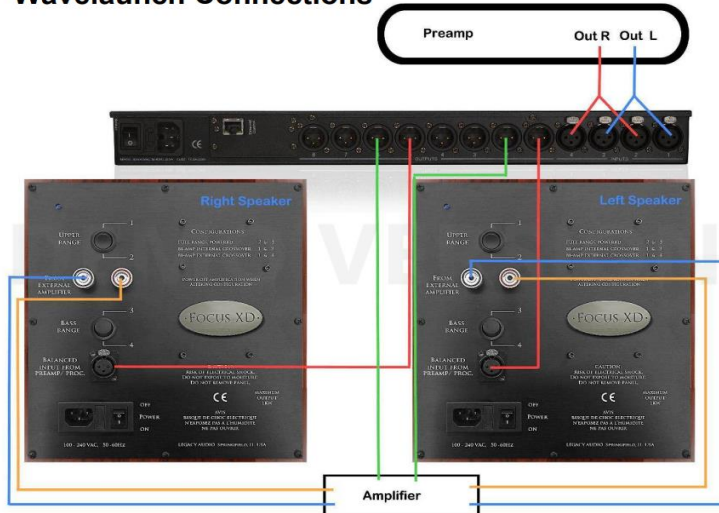

Novinka máj 2022

Signature XD

Wavelet Connections

Focus XD Rear Panel

Wavelaunch Connections

Happy 2019 !

We are thrilled to kick off the New Year with 3 Editors' Choice Awards from The Absolute Sound for the V System with Wavelet, Aeris with Wavelet, and the Focus SE. This marks the 8th consecutive award for the time-tested Focus SE.