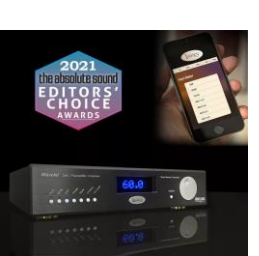

Novinka máj 2022

Signature XD

Wavelet Connections

Focus XD Rear Panel

Wavelaunch Connections

Happy 2019 !

We are thrilled to kick off the New Year with 3 Editors' Choice Awards from The Absolute Sound for the V System with Wavelet, Aeris with Wavelet, and the Focus SE. This marks the 8th consecutive award for the time-tested Focus SE.